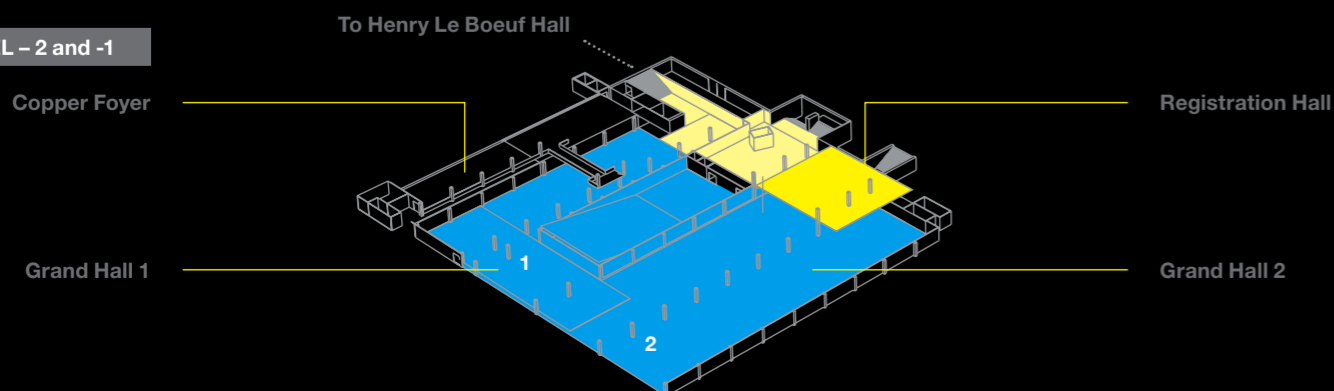

LEVEL +5

LEVEL +4

LEVEL +3

LEVEL +2

LEVEL +1

ENTRANCES

LEVEL 0

LEVEL -2 and -1

* specific security measures must be adapted
(v) = variable

Henry Le Boeuf Hall, an auditorium for 2,100 persons located in BOZAR, can be accessed directly from the SQUARE building.
Public parking Albertine (660 places) can be accessed directly from the SQUARE building.